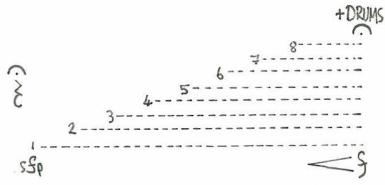

Rapid repetition - Staggered & Overlapped
 Ensemble Left ↔ Right
 Free pitch choice

TRIO
 E.Gtr/Db/Dr
 "skelf"
 ~4'

SOLO
 VIOLA
 ~1'

DUO
 VIOLA/DRUMS
 ~3'

TRIO
 Vln/Vla/Db
 "antiphon"
 ~5'30"

TRIO
 B.CI/Tbn./Dr
 ~5'

CUED BACKINGS

REPERITITIONS

FINAL 6 CHORDS

Alto Flute Solo

Contained but with small natural Crescendos

Banjo Solo

TRIO
T.S / Db / Dr

Fragile pedal that breaks
B. cl / B.S. / Db