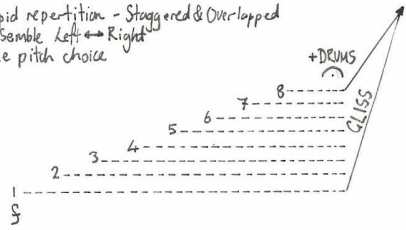

Rapid repetition - Staggered & Overlapped
 Ensemble Left ↔ Right
 Free pitch choice

TRIO
 E.Gtr/Db/Dr
 "skelf"
 ~4'

SOLO
 VIOLA
 ~1'

DUO
 VIOLA/DRUMS
 ~3'

TRIO
 Vln/Vla/Db
 "antiphon"
 ~5'30"

TRIO
 B.CI/Tbn./Dr
 ~5'

CUED BACKINGS

REPERITITIONS

FINAL 6 CHORDS

Alto Flute Solo

Contained but with small natural Crescendos

Banjo Solo

TRIO
T.S / Db / Dr

Fragile pedal that breaks
B. cl / B.S. / Db