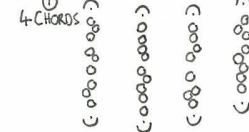

Rapid repetition - Staggered & Overlapped
 Ensemble Left ↔ Right
 Free pitch choice

TRIO
 E.Gtr/Db/Dr
 "skelf"
 ~4'

SOLO
 VIOLA
 ~1'

DUO
 VIOLA/DRUMS
 ~3'

TRIO
 Vln/Vla/Db
 "antiphon"
 ~5'30"

TRIO
 B.CI/Tbn./Dr
 ~5'

CUED BACKINGS

REPERITITIONS

FINAL 6 CHORDS

Alto Flute Solo

Contained but with small natural Crescendos

Banjo Solo

TRIO
T.S / Db / Dr

Fragile pedal that breaks
B. cl / B.S. / Db