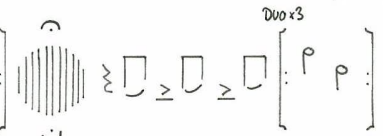

Rapid repetition - Staggered & Overlapped
 Ensemble Left ↔ Right
 Free pitch choice

TRIO
 E.Gtr/Db/Dr
 "skelf"
 ~4'

SOLO
 VIOLA
 ~1'

DUO
 VIOLA/DRUMS
 ~3'

TRIO
 Vln/Vla/Db
 "antiphon"
 ~5'30"

TRIO
 B.CI/Tbn./Dr
 ~5'

CUED BACKINGS

REPERITITIONS

FINAL 6 CHORDS

Alto Flute Solo

Contained but with small natural Crescendos

Banjo Solo

TRIO
T.S / Db / Dr

Fragile pedal that breaks
B. cl / B.S. / Db