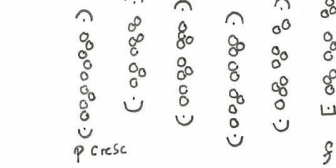

Rapid repetition - Staggered & Overlapped
 Ensemble Left ↔ Right
 Free pitch choice

TRIO
 E.Gtr/Db/Dr
 "skelf"
 ~4'

SOLO
 VIOLA
 ~1'

DUO
 VIOLA/DRUMS
 ~3'

TRIO
 Vln/Vla/Db
 "antiphon"
 ~5'30"

TRIO
 B.CI/Tbn./Dr
 ~5'

CUED BACKINGS

REPERITITIONS

FINAL 6 CHORDS

Alto Flute Solo

Contained but with small natural Crescendos

Banjo Solo

TRIO
T.S / Db / Dr

Fragile pedal that breaks
B. cl / B.S. / Db